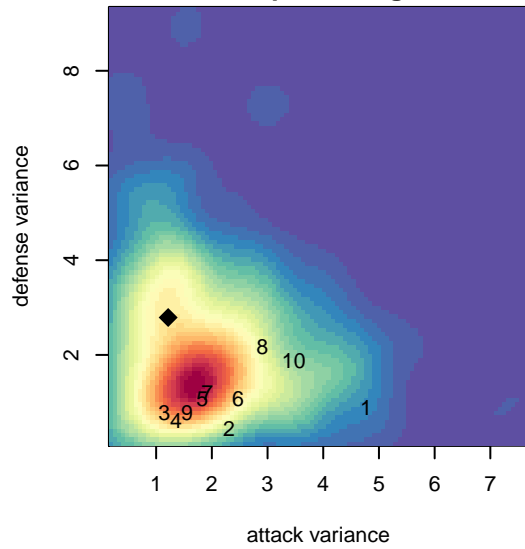

CYSA Timber Barons White G04

Cowlitz Youth Soccer Assoc.
 Kelso, WA
 G04 total strength=249
 attack=0.16 defense=0.14
 fall league = PTT G04 Div 2 Red
 spr league = Spr OYS G04 Div 1 White

alt names used:
 Timber Baron 04G 2
 Timber Baron 04G 2

Venues played:
 2015 PTT G04 Division 2 Red
 2015 Spr OYS G04 Division 1 White

CYSA Timber Barons White G04
 Dots are actual minus expected GF (blue circles) and GA (red triangles).
 Blue line is smoothed change in attack strength. Red is smoothed change in defense strength.

**attack and defense variance (black dot)
relative to other teams
and top 10 in region**

**attack and defense rating
relative to others at age
and all opponents in last 13 months**

Performance relative to 13 month average