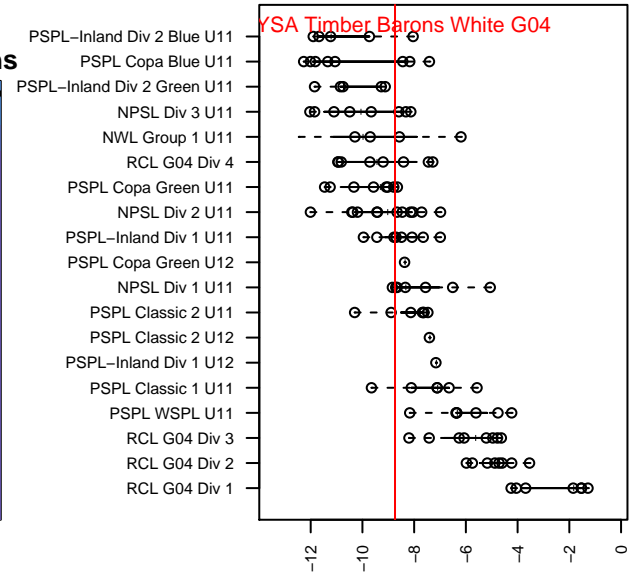

CYSA Timber Barons White G04

Cowlitz Youth Soccer Assoc.
 Kelso, WA
 G04 total strength=249
 attack=0.16 defense=0.14
 fall league = PTT G04 Div 2 Red
 spr league = Spr OYS G04 Div 1 White

alt names used:
 Timber Baron 04G 2
 Timber Baron 04G 2

Venues played:
 2015 PTT G04 Division 2 Red
 2015 Spr OYS G04 Division 1 White

CYSA Timber Barons White G04
 Dots are actual minus expected GF (blue circles) and GA (red triangles).
 Blue line is smoothed change in attack strength. Red is smoothed change in defense strength.

**attack and defense variance (black dot)
relative to other teams
and top 10 in region**

**attack and defense rating
relative to others at age
and all opponents in last 13 months**

Performance relative to 13 month average